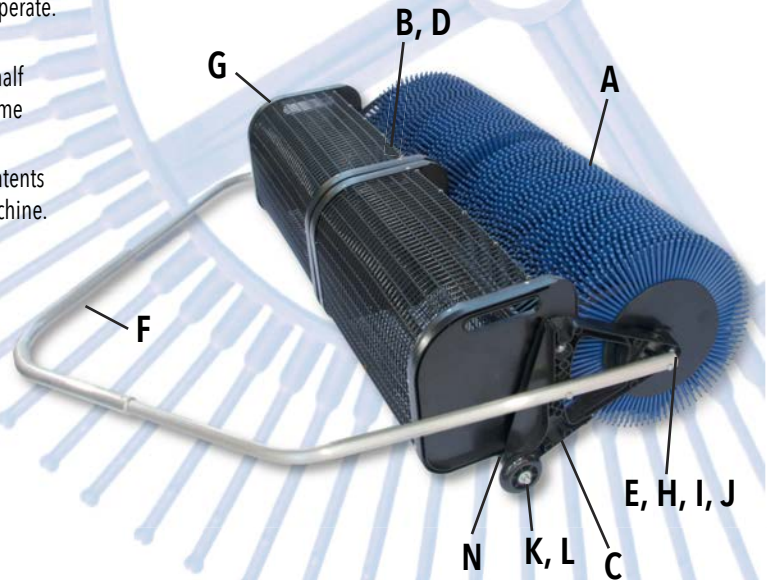

Ammo-Up™

10601 Theresa Drive, Jacksonville, Florida 32246
1-904-641-3934 • www.AmmoUpUSA.com

IMPORTANT Read before use

- **Maintain Clean Grounds:** The cleaner your ground is, the better the unit will operate. If you can, **mow it and blow it prior to cleanup.**
- **Move Forward Only:** Try to go forward only, at all times. If you go more than a half rotation backwards, ejector fingers [B] can become disengaged. If they do become disengaged, push them back down in between the collector wheels [A].
- **To Empty Your Basket:** Lift basket [G] with slits on the side. Dump basket of contents into any desired location. When empty, replace basket between grooves on machine.
- **Loose Wheels (Shells aren't being caught in wheels):** If you have loose wheels [A], use a 7/16" deep well socket wrench to tighten wheel drum located on the sides of the machine [J].
- **Loose Fingers:** If you have loose fingers, apply spacers to the finger shaft [D].
- **Other Tips and Troubleshooting:** We offer many videos on YouTube that can assist in assembling and operating your Ammo-Up. Visit www.youtube.com/ammoupusa to view these helpful videos.
- **Service and Parts:** If you have any parts or service issues, we are always happy to help, please call us at 904-641-3934 or 800-940-2688 or email info@AmmoUpUSA.com.

A8006 36" Pull Behind Brass Collector

Made in U.S.A.

Parts List

F0033 Small Brass Wheel- Blue [A]		\$10.50
F0070 Brass Finger- Black-SM [B]		\$1.50
F0071 Triangle Side Bracket [C]		\$10.50
S0111 Snap-on Spacer Pack of 10 [D]		\$1.00
S0213 Graphite Wheel Shaft 40 1/8" [E]		\$12.50
P2000 Pipe, 20"		\$6.40
S0217 Rubber Sweeper [N]		\$5.00
X3009 76mm Wheel [K]		\$4.50